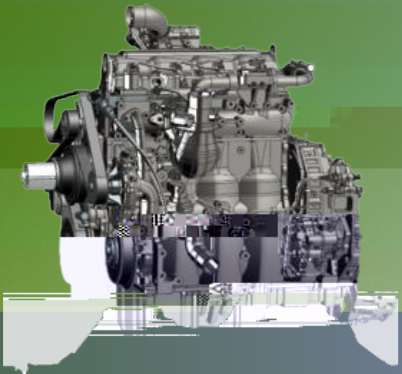

High Power

Large Machine Body

Excellent Capability

Intelligent Manufacturing

High Return on Investment

High Power

EGR

20%

37Mpa

High Power

PID

13

99.9%

Large Machine Body

Excellent Capability

Intelligent Manufacturing