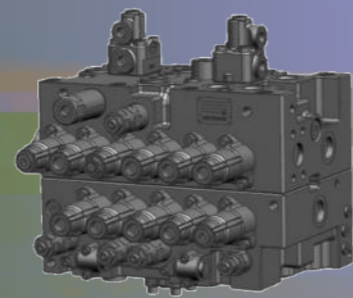

全新G系列产品 ZE135G

13

该颜色组合已

ZOOMLION

五大亮点 登峰造G

ZE 135G

1

G

High Power

Large Machine Body

Excellent Capability

Intelligent Manufacturing

High Return on Investment

High Power

EGR

20%

37Mpa

High Power

PID

13

99.9%

Large Machine Body

Excellent Capability

Intelligent Manufacturing